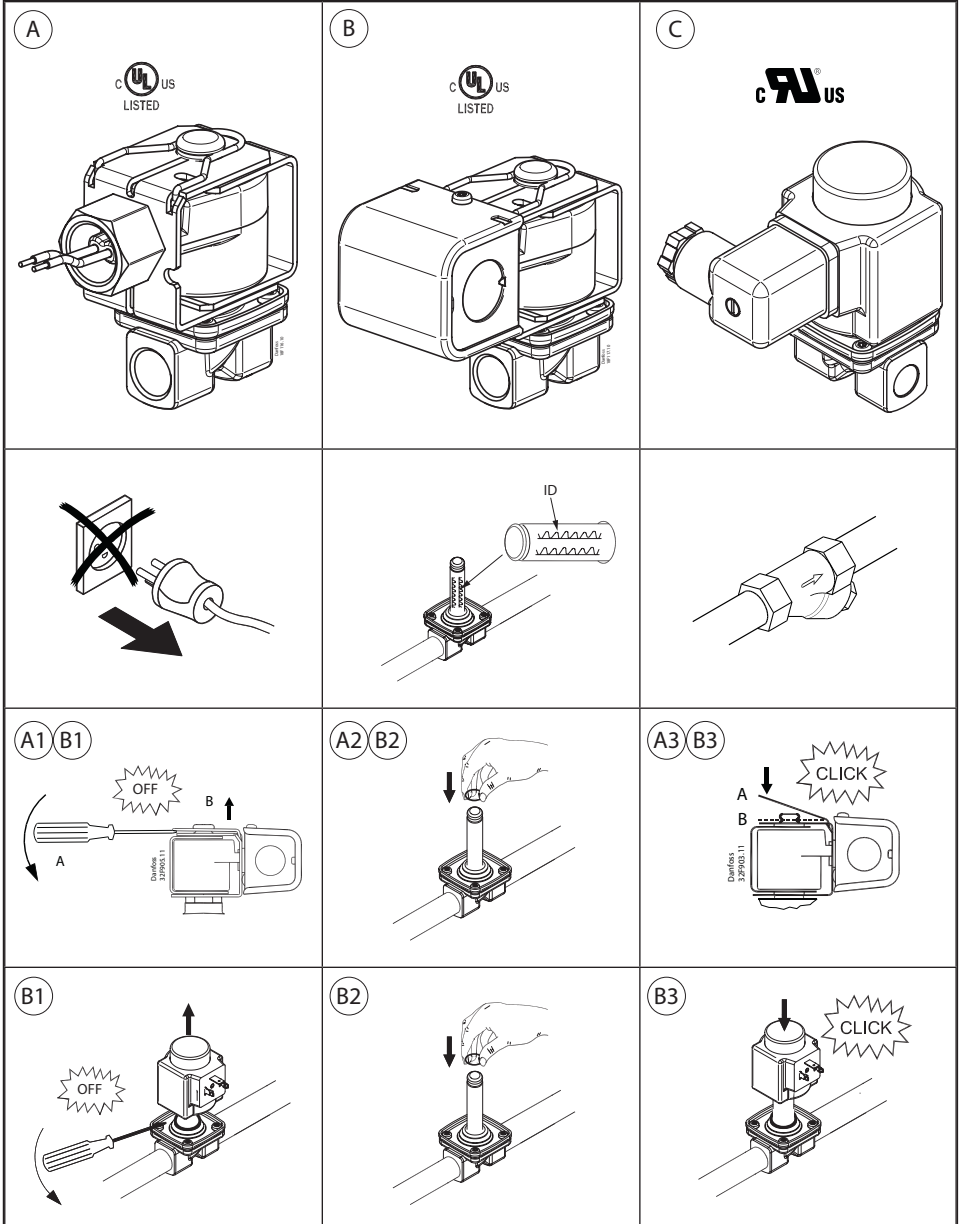

Installation guide

Solenoid valve

Type EV220B 6 - EV220B 22

032R9328

032R9328

4

5

6